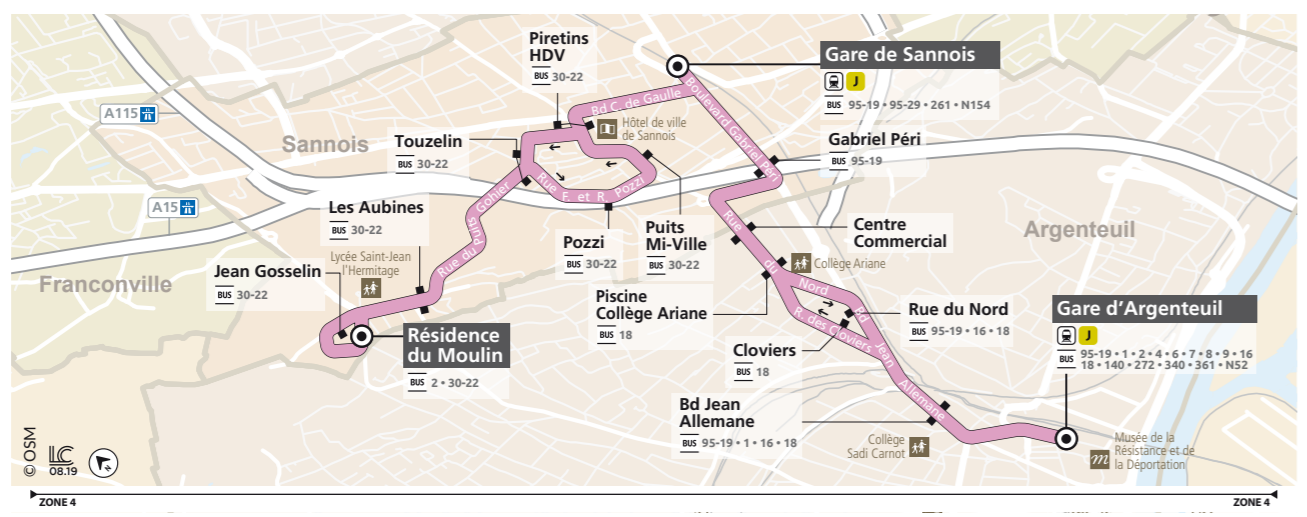

Nouveaux horaires à compter du 2 septembre 2019

Argenteuil → Sannois

Horaires valables toute l'année

BUS 30-42

Du lundi au vendredi

| | | | | | | | | | | | | | | | | | | | | | | | | | | | | | | | | | | | | | | | | |
|------------|--------------------------|-------|-------|-------|-------|-------|-------|-------|-------|-------|-------|-------|-------|-------|-------|-------|-------|-------|-------|-------|-------|-------|-------|-------|-------|-------|-------|-------|-------|-------|-------|-------|-------|-------|-------|-------|-------|-------|-------|-------|
| ARGENTEUIL | Gare d'Argenteuil | 06:00 | 06:35 | - | 07:10 | - | 07:45 | - | 08:20 | - | 08:55 | 09:30 | 10:30 | 11:00 | 11:30 | 12:00 | 13:00 | 13:30 | 14:00 | 14:30 | 15:00 | 15:30 | 16:00 | 16:30 | - | - | 17:35 | - | 18:10 | - | 18:45 | - | 19:20 | - | 19:55 | 20:30 | 21:30 | 22:00 | 22:30 | 23:00 |
| | Boulevard Jean Allemane | 06:03 | 06:39 | - | 07:14 | - | 07:49 | - | 08:24 | - | 08:59 | 09:33 | 10:33 | 11:03 | 11:33 | 12:03 | 13:03 | 13:33 | 14:03 | 14:33 | 15:03 | 15:33 | 16:03 | 16:34 | - | - | 17:39 | - | 18:14 | - | 18:49 | - | 19:24 | - | 19:59 | 20:33 | 21:33 | 22:03 | 22:33 | 23:03 |
| | Clovières | 06:05 | 06:42 | - | 07:17 | - | 07:52 | - | 08:27 | - | 09:02 | 09:35 | 10:35 | 11:05 | 11:35 | 12:05 | 13:05 | 13:35 | 14:05 | 14:35 | 15:05 | 15:35 | 16:05 | 16:37 | - | - | 17:42 | - | 18:17 | - | 18:52 | - | 19:27 | - | 20:02 | 20:35 | 21:35 | 22:05 | 22:35 | 23:05 |
| | Piscine / Collège Ariane | 06:07 | 06:44 | - | 07:19 | - | 07:54 | - | 08:29 | - | 09:04 | 09:37 | 10:37 | 11:07 | 11:37 | 12:07 | 13:07 | 13:37 | 14:07 | 14:37 | 15:07 | 15:37 | 16:07 | 16:38 | - | - | 17:43 | - | 18:18 | - | 18:53 | - | 19:28 | - | 20:03 | 20:37 | 21:37 | 22:07 | 22:37 | 23:07 |
| SANNOIS | Centre Commercial | 06:09 | 06:46 | - | 07:21 | - | 07:56 | - | 08:31 | - | 09:06 | 09:39 | 10:39 | 11:09 | 11:39 | 12:09 | 13:09 | 13:39 | 14:09 | 14:39 | 15:09 | 15:39 | 16:09 | 16:40 | - | - | 17:45 | - | 18:20 | - | 18:55 | - | 19:30 | - | 20:05 | 20:39 | 21:39 | 22:09 | 22:39 | 23:09 |
| | Gabriel Péri | 06:12 | 06:50 | - | 07:25 | - | 08:00 | - | 08:35 | - | 09:10 | 09:42 | 10:42 | 11:12 | 11:42 | 12:12 | 13:12 | 13:42 | 14:12 | 14:42 | 15:12 | 15:42 | 16:12 | 16:45 | - | - | 17:50 | - | 18:25 | - | 19:00 | - | 19:35 | - | 20:10 | 20:42 | 21:42 | 22:12 | 22:42 | 23:12 |
| | Gare de Sannois | 06:14 | 06:52 | 07:10 | 07:27 | 07:45 | 08:02 | 08:20 | 08:37 | 08:55 | 09:12 | 09:44 | 10:44 | 11:14 | 11:44 | 12:14 | 13:14 | 13:44 | 14:14 | 14:44 | 15:14 | 15:44 | 16:14 | 16:47 | 17:00 | 17:35 | 17:52 | 18:10 | 18:27 | 18:45 | 19:02 | 19:20 | 19:37 | 19:55 | 20:12 | 20:44 | 21:44 | 22:14 | 22:44 | 23:14 |
| | Piretins / HDV | 06:17 | 06:56 | 07:14 | 07:31 | 07:49 | 08:06 | 08:24 | 08:41 | 08:59 | 09:16 | 09:47 | 10:47 | 11:17 | 11:47 | 12:17 | 13:17 | 13:47 | 14:17 | 14:47 | 15:17 | 15:47 | 16:17 | 16:51 | 17:04 | 17:39 | 17:56 | 18:14 | 18:31 | 18:49 | 19:06 | 19:24 | 19:41 | 19:59 | 20:16 | 20:47 | 21:47 | 22:17 | 22:47 | 23:17 |
| | Touzelin | 06:20 | 06:59 | 07:17 | 07:34 | 07:52 | 08:09 | 08:27 | 08:44 | 09:02 | 09:19 | 09:50 | 10:50 | 11:20 | 11:50 | 12:20 | 13:20 | 13:50 | 14:20 | 14:50 | 15:20 | 15:50 | 16:20 | 16:54 | 17:07 | 17:42 | 17:59 | 18:17 | 18:34 | 18:52 | 19:09 | 19:27 | 19:44 | 20:02 | 20:19 | 20:50 | 21:50 | 22:20 | 22:50 | 23:20 |
| | Les Aubines | 06:22 | 07:01 | 07:19 | 07:36 | 07:54 | 08:11 | 08:29 | 08:46 | 09:04 | 09:21 | 09:52 | 10:52 | 11:22 | 11:52 | 12:22 | 13:22 | 13:52 | 14:22 | 14:52 | 15:22 | 15:52 | 16:22 | 16:56 | 17:09 | 17:44 | 18:01 | 18:19 | 18:36 | 18:54 | 19:11 | 19:29 | 19:46 | 20:04 | 20:21 | 20:52 | 21:52 | 22:22 | 22:52 | 23:22 |
| | Résidence du Moulin | 06:24 | 07:03 | 07:21 | 07:38 | 07:56 | 08:13 | 08:31 | 08:48 | 09:06 | 09:23 | 09:54 | 10:54 | 11:24 | 11:54 | 12:24 | 13:24 | 13:54 | 14:24 | 14:54 | 15:24 | 15:54 | 16:24 | 16:58 | 17:11 | 17:46 | 18:03 | 18:21 | 18:38 | 18:56 | 19:13 | 19:31 | 19:48 | 20:06 | 20:23 | 20:54 | 21:54 | 22:24 | 22:54 | 23:24 |