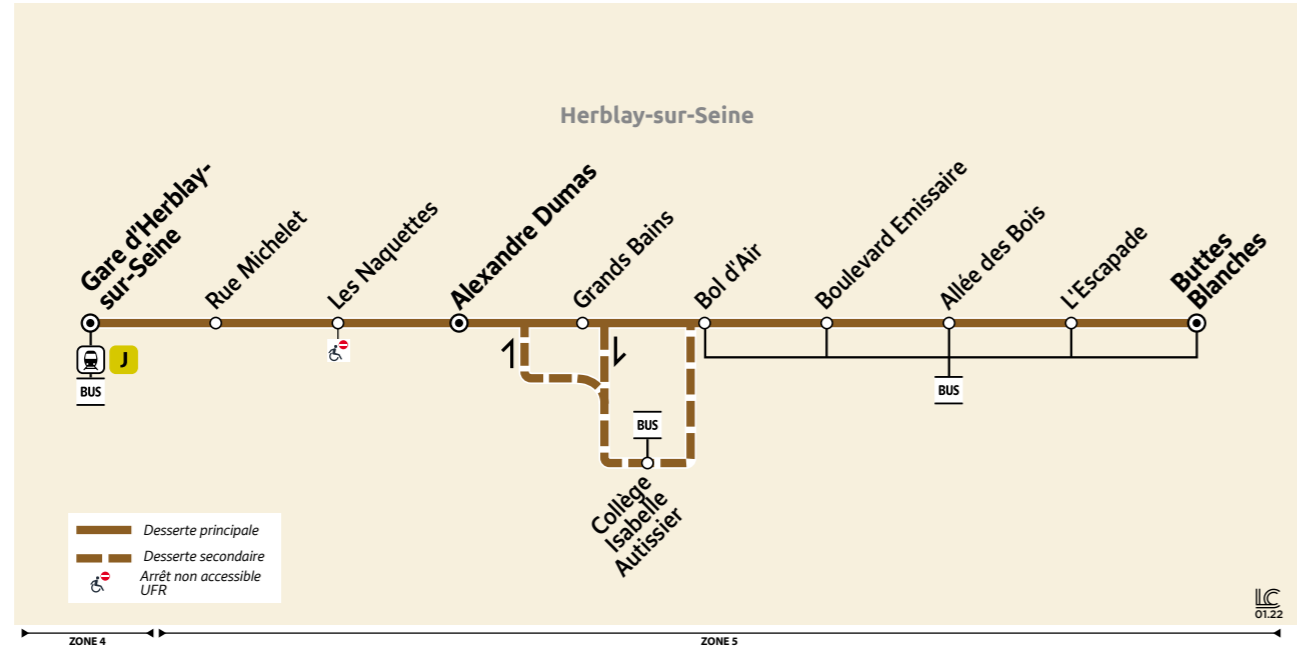

Horaires valables en août

HERBLAY-SUR-SEINE

CIRCUIT URBAIN

Réédition juin 2022

Informations pratiques & points de vente

Contact

01 30 40 56 56
www.cars-lacroix.fr
Cars Lacroix
53/55 Chaussée Jules César
95250 BEAUCHAMP
membre de l'association Optile

Points de vente

La liste des dépositaires est disponible sur le site www.cars-lacroix.fr

Les horaires ne sont donnés qu'à titre indicatif en raison des difficultés de circulation.
Les arrêts étant facultatifs, faire signe au conducteur pour obtenir l'arrêt du véhicule.

Création: Île de France Mobilités - Exécution: graphibus.fr - 2023/27 - 06/2022

Du lundi au vendredi

HERBLAY-SUR-SEINE	Buttes Blanches	06:20	06:35	06:55	07:15	07:35	07:55	08:15	08:35	08:55	09:15	09:35	09:55	10:45	11:20	11:55	12:45	13:20	13:55	14:35	15:15	15:55	16:15	16:35	16:55	17:20	17:45	18:05	18:25	18:45	19:05	19:25	19:45	20:05	20:35	20:50
	L'Escapade	06:21	06:36	06:56	07:16	07:36	07:56	08:16	08:36	08:56	09:16	09:36	09:56	10:46	11:21	11:56	12:46	13:21	13:56	14:36	15:16	15:56	16:16	16:36	16:56	17:21	17:46	18:06	18:26	18:46	19:06	19:26	19:46	20:06	20:36	20:51
	Allée des bois	06:22	06:37	06:57	07:17	07:37	07:57	08:17	08:37	08:57	09:17	09:37	09:57	10:47	11:22	11:57	12:47	13:22	13:57	14:37	15:17	15:57	16:17	16:37	16:57	17:22	17:47	18:07	18:27	18:47	19:07	19:27	19:47	20:07	20:37	20:52
	Boulevard Émissaire	06:24	06:39	06:59	07:19	07:39	07:59	08:19	08:39	08:59	09:19	09:39	09:59	10:49	11:24	11:59	12:49	13:24	13:59	14:39	15:19	15:59	16:19	16:39	16:59	17:24	17:49	18:09	18:29	18:49	19:09	19:29	19:49	20:09	20:39	20:54
	Bol d'Air	06:26	06:42	07:02	07:22	07:42	08:02	08:22	08:42	09:02	09:21	09:41	10:01	10:51	11:26	12:01	12:51	13:26	14:01	14:41	15:21	16:01	16:21	16:41	17:01	17:26	17:51	18:11	18:31	18:51	19:11	19:31	19:51	20:11	20:41	20:56
	Grands Bains	06:29	06:46	07:06	07:26	07:46	08:06	08:26	08:46	09:06	09:24	09:44	10:04	10:54	11:29	12:04	12:54	13:29	14:04	14:44	15:24	16:04	16:24	16:45	17:05	17:30	17:55	18:15	18:35	18:55	19:15	19:35	19:55	20:14	20:44	20:59
	Alexandre Dumas	06:30	06:48	07:08	07:28	07:48	08:08	08:28	08:48	09:08	09:25	09:45	10:05	10:55	11:30	12:05	12:55	13:30	14:05	14:45	15:25	16:05	16:25	16:47	17:07	17:32	17:57	18:17	18:37	18:57	19:17	19:37	19:57	20:15	20:45	21:00
	Les Naquettes	06:32	06:50	07:10	07:30	07:50	08:10	08:30	08:50	09:10	09:27	09:47	10:07	10:57	11:32	12:07	12:57	13:32	14:07	14:47	15:27	16:07	16:27	16:49	17:09	17:34	17:59	18:19	18:39	18:59	19:19	19:39	19:59	20:17	20:47	21:02
	Rue Michelet	06:33	06:51	07:11	07:31	07:51	08:11	08:31	08:51	09:11	09:28	09:48	10:08	10:58	11:33	12:08	12:58	13:33	14:08	14:48	15:28	16:08	16:28	16:50	17:10	17:35	18:00	18:20	18:40	19:00	19:20	19:40	20:00	20:18	20:48	21:03
	Gare	06:35	06:54	07:14	07:34	07:54	08:14	08:34	08:54	09:14	09:30	09:50	10:10	11:00	11:35	12:10	13:00	13:35	14:10	14:50	15:30	16:10	16:30	16:53	17:13	17:38	18:03	18:23	18:43	19:03	19:23	19:43	20:03	20:20	20:50	21:05

Du lundi au vendredi